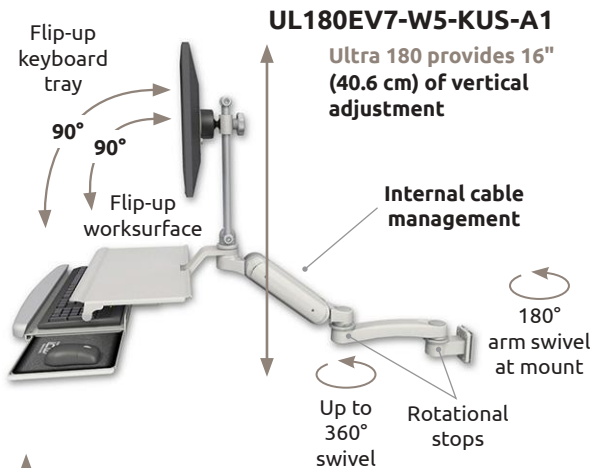

Specifications

Load Capacity	32 lbs (14.5 kg)
Maximum Reach (UL180)	15.5" (39.4 cm) with LCD Only 32.5" (82.6 cm) with LCD and Flip-Up Keyboard 38.5" (97.8 cm) with LCD, Flip-Up Keyboard and AS1 Arm
Maximum Reach (UL182)	19.5" (49.5 cm) with LCD Only 36.5" (92.7 cm) with LCD and Flip-Up Keyboard 42.5" (108 cm) with LCD, Flip-Up Keyboard and AS1 Arm
Vertical Adjustment Range	UL180: 16" (40.6 cm) UL182: 24" (61 cm)
Stowed Depth	10" (25.4 cm)
Horizontal Rotation	180° at Wall 270° at A1 Joint
Monitor Tilt	50°
Monitor Pan Left to Right	270°
Monitor Rotation	Landscape to portrait position
VESA Interface	75 mm and 100 mm

Monitor, keyboard and mouse not included.

The Ultra 180 and Ultra 182 arms are protected by U.S. Patent 9,243,743.