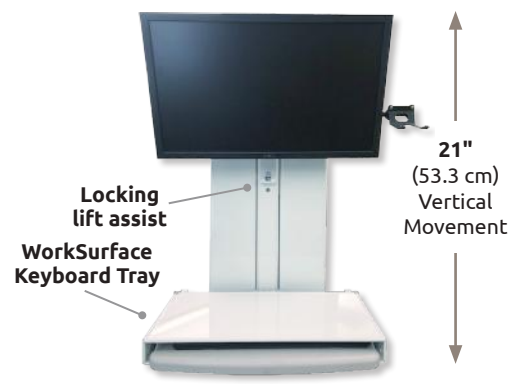

Specifications

Load Capacity	32 lbs (14.5 kg)
Maximum Reach (UL180)	15.5" (39.4 cm) with LCD Only 32.5" (82.6 cm) with LCD and Flip-Up Keyboard 38.5" (97.8 cm) with LCD, Flip-Up Keyboard and AS1 Arm
Maximum Reach (UL182)	19.5" (49.5 cm) with LCD Only 36.5" (92.7 cm) with LCD and Flip-Up Keyboard 42.5" (108 cm) with LCD, Flip-Up Keyboard and AS1 Arm
Vertical Adjustment Range	UL180: 16" (40.6 cm) UL182: 24" (61 cm)
Stowed Depth	10" (25.4 cm)
Horizontal Rotation	180° at Wall 270° at A1 Joint
Monitor Tilt	50°
Monitor Pan Left to Right	270°
Monitor Rotation	Landscape to portrait position
VESA Interface	75 mm and 100 mm

Load Capacity	30 lbs (13.6 kg) LCD only 22 lbs (9.9 kg) LCD and Keyboard
Vertical Adjust Range	42" (106.7 cm)
Maximum Reach	56.25" (142.9 cm) LCD only 68" (172.7 cm) LCD and Keyboard Ultra Slide
Stowed Depth	10.5" (26.7 cm)
Arm Swivel at Mount	180°
Screen Swivel	360°
VESA Interface	75 mm and 100 mm
Mounting Options	Wall, Desk, Pole or Wall Track

Monitor, keyboard and mouse not included.

ALSO AVAILABLE: ELITE 5216

- 10" shorter than the Elite 5220
- Strong lateral support
- Available with all ICW keyboards and work surfaces

VT21 Low Profile Sit-Stand Workstations

VTLP Specifications

Vertical Adjust. Range	21" (53.3 cm)
Extended Depth with Keyboard Tray	17" (43.2 cm)
Stowed Depth (mounts flat against wall)	4" (10 cm)

Monitor (not included) does not rotate or tilt.