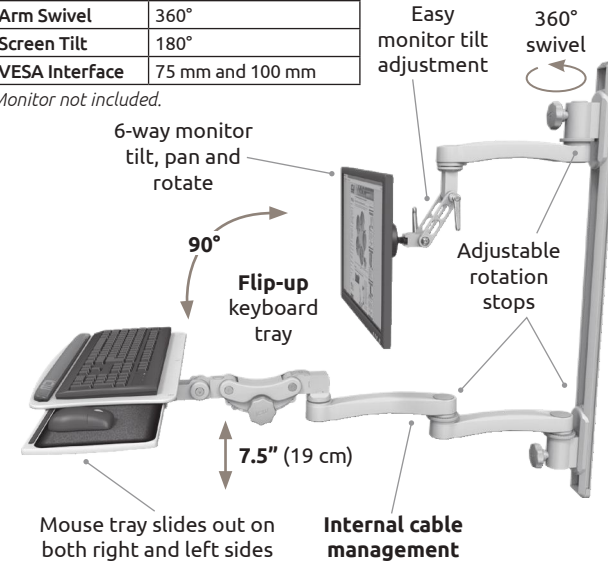

Elite Double Arm - ELP5220-WT-KUB

Effortless movement,
optimum viewing angles

Specifications

Load Capacity	30 lbs (13.6 kg) LCD only 22 lbs (9.9 kg) LCD and Keyboard
Vertical Adjust Range	42" (106.7 cm)
Maximum Reach	56.25" (142.9 cm) LCD only 68" (172.7 cm) LCD and Keyboard Ultra Slide
Stowed Depth	10.5" (26.7 cm)
Arm Swivel at Mount	180°
Screen Swivel	360°
VESA Interface	75 mm and 100 mm
Mounting Options	Wall, Desk, Pole or Wall Track

Monitor, keyboard and mouse not included.

ALSO AVAILABLE: ELITE 5216

- 10" shorter than the Elite 5220
- Strong lateral support
- Available with all ICW keyboards and work surfaces

VT21 Low Profile Sit-Stand Workstations

VTLP Specifications

Vertical Adjust. Range	21" (53.3 cm)
Extended Depth with Keyboard Tray	17" (43.2 cm)
Stowed Depth (mounts flat against wall)	4" (10 cm)

Monitor (not included) does not rotate or tilt.

VT21 Specifications

Vertical Adjust. Range	21" (53.3 cm)
Extended Depth with Keyboard Tray	17" (43.2 cm)
Stowed Depth (mounts flat against wall)	5.5" (14 cm)

Monitor (not included) tilts, pans, and rotates.

VTTM Dual Arm Specifications

Vertical Adjust. Range	21" (53.3 cm)
Extended Depth with Keyboard Tray	28" (71 cm)
Stowed Depth	7" (17.8 cm)
Horizontal Arm Swivel at Mount	180°

Monitor (not included) tilts, pans, and rotates.

Ultra 500i Workstation

UL500i-T36D-KPB-A3

Specifications

Load Capacity	18 lbs (8.2 kg) LCD only 28 lbs (12.7 kg) LCD and Keyboard
Maximum Reach	42" (106.7 cm)
Stowed Depth	5.5" (14 cm)
Arm Swivel	360°
Screen Tilt	180°
VESA Interface	75 mm and 100 mm

Monitor not included.

Single Elite Arm - ELQ5120-C8X12

Under-monitor handle is included. Handlebar available on request.

Specifications