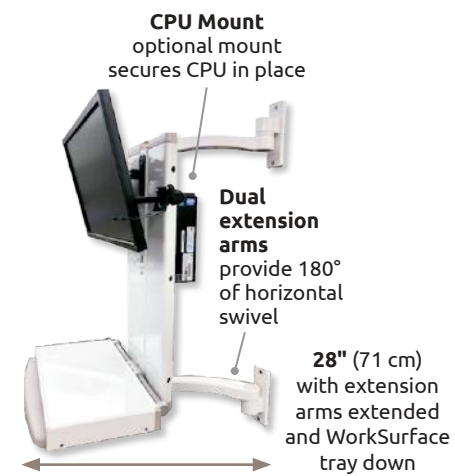

Load Capacity	30 lbs (13.6 kg) LCD only 22 lbs (9.9 kg) LCD and Keyboard
Vertical Adjust Range	42" (106.7 cm)
Maximum Reach	56.25" (142.9 cm) LCD only 68" (172.7 cm) LCD and Keyboard Ultra Slide
Stowed Depth	10.5" (26.7 cm)
Arm Swivel at Mount	180°
Screen Swivel	360°
VESA Interface	75 mm and 100 mm
Mounting Options	Wall, Desk, Pole or Wall Track

Monitor, keyboard and mouse not included.

ALSO AVAILABLE: ELITE 5216

- 10" shorter than the Elite 5220
- Strong lateral support
- Available with all ICW keyboards and work surfaces

VT21 Low Profile Sit-Stand Workstations

VTLP Specifications

Vertical Adjust. Range	21" (53.3 cm)
Extended Depth with Keyboard Tray	17" (43.2 cm)
Stowed Depth (mounts flat against wall)	4" (10 cm)

Monitor (not included) does not rotate or tilt.

VT21 Specifications

Vertical Adjust. Range	21" (53.3 cm)
Extended Depth with Keyboard Tray	17" (43.2 cm)
Stowed Depth (mounts flat against wall)	5.5" (14 cm)

Monitor (not included) tilts, pans, and rotates.