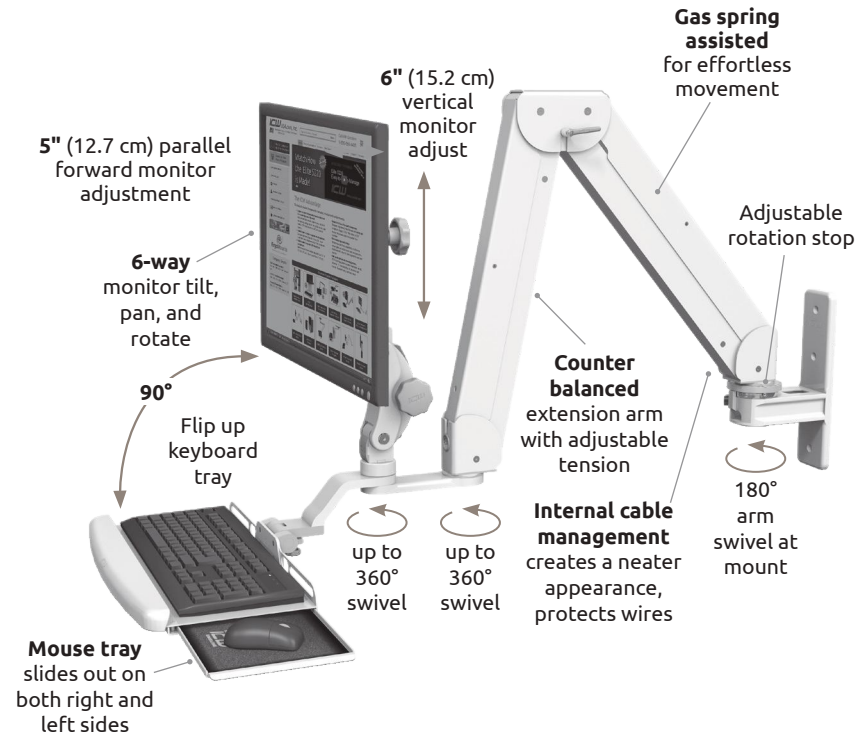

ALSO AVAILABLE: ELITE 5216

- 10" shorter than the Elite 5220
- Strong lateral support
- Available with all ICW keyboards and work surfaces