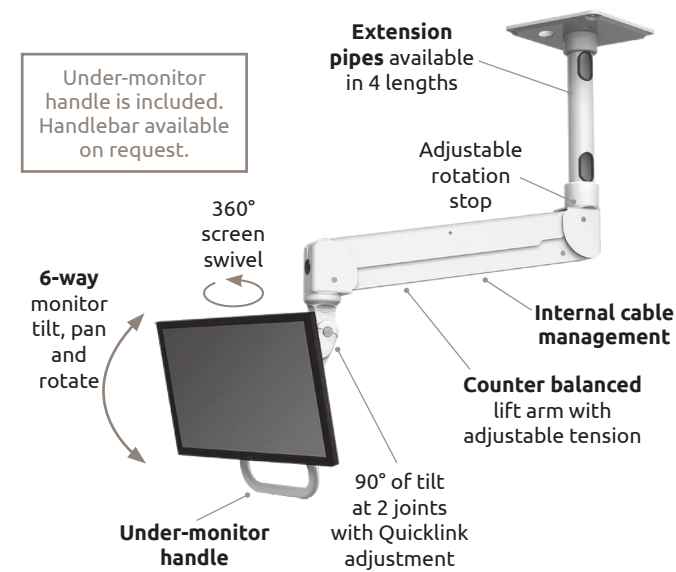

Ultra 500i Workstation

UL500i-T36D-KPB-A3

Specifications

Load Capacity	18 lbs (8.2 kg) LCD only 28 lbs (12.7 kg) LCD and Keyboard
Maximum Reach	42" (106.7 cm)
Stowed Depth	5.5" (14 cm)
Arm Swivel	360°
Screen Tilt	180°
VESA Interface	75 mm and 100 mm

Monitor not included.

Single Elite Arm - ELQ5120-C8X12

Under-monitor handle is included. Handlebar available on request.

Specifications

Load Capacity	28 lbs (12.7 kg)
Lift Distance	21" (53.3 cm)
Maximum Reach	27" (68.6 cm)
Arm Swivel at Mount	360°
Screen Swivel	360°
Screen Tilt	50°
VESA Interface	75 mm and 100 mm

Monitor not included.

Also available as a wall mount

Ultra Undercabinet Monitor Mount

UL180i-BV-TS28-D1-A1

Specifications

Load Capacity	32 lbs (14.5 kg)
Ultra 180 Arm Reach	16" (40.6 cm)
Horizontal Glide	28" (71 cm)
Stowed Depth	10" (25.4 cm)
Arm Swivel at Mount	Up to 360°
Screen Rotation	360°
Screen Tilt	50°
Mounting Options	Under Cabinet or Shelf

Monitor not included.

The Overhead Arm

attaches to the wall, providing 180° of horizontal rotation for a monitor. The monitor can be pulled down when required, then stowed up and out of the way. The Ultra 182 arm segment provides up to 24" (61 cm) of vertical adjustment with a maximum reach of 77" (196 cm).