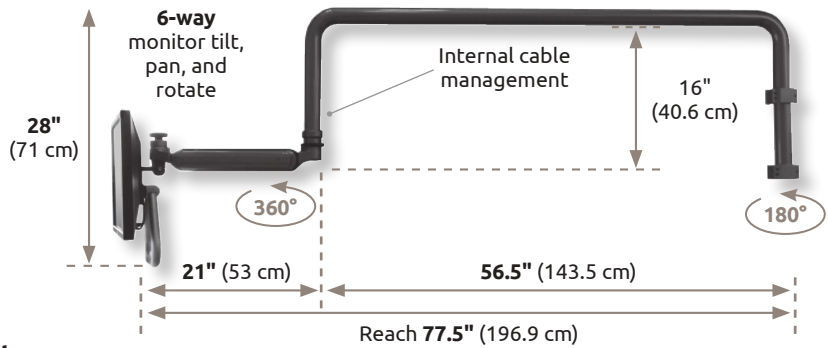

Monitor not included.

Also available as a wall mount

Ultra Undercabinet Monitor Mount

UL180i-BV-TS28-D1-A1

Specifications

Load Capacity	32 lbs (14.5 kg)
Ultra 180 Arm Reach	16" (40.6 cm)
Horizontal Glide	28" (71 cm)
Stowed Depth	10" (25.4 cm)
Arm Swivel at Mount	Up to 360°
Screen Rotation	360°
Screen Tilt	50°
Mounting Options	Under Cabinet or Shelf

Monitor not included.

Accessories

Medical Device Mounts

ICW manufactures Medical Device Mounts for most medical devices. Our Medical Device Mounts are able to mount on anesthesia carts, OEM carts, headwalls, wall tracks, wall mounts and pole mounts.

For more options call your ICW Healthcare product specialist or visit www.icwhealthcare.com.

Overhead Arm - UL182i-OHAT and UL182i-OHAP

**UL182i-OHAT
Wall Track Model**

**UL182i-OHAP
Wall Plate Model**

Specifications

Load Capacity	28 lbs (12.7 kg)
Vertical Adjust Range	24" (61 cm)
Maximum Reach	77.5" (196.9 cm)
Stowed Depth	4" (10.2 cm)
Arm Swivel at Mount	180°
Ultra 182 Arm Swivel	360°
Monitor Swivel	360°
Monitor Tilt	90°
VESA Interface	75 mm and 100 mm