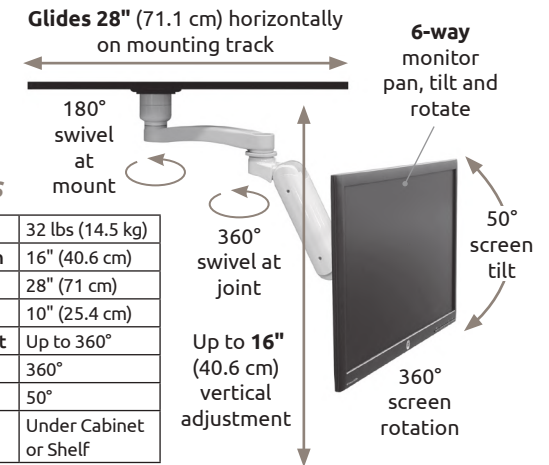

Ultra Undercabinet Monitor Mount

UL180i-BV-TS28-D1-A1

Specifications

Load Capacity	32 lbs (14.5 kg)
Ultra 180 Arm Reach	16" (40.6 cm)
Horizontal Glide	28" (71 cm)
Stowed Depth	10" (25.4 cm)
Arm Swivel at Mount	Up to 360°
Screen Rotation	360°
Screen Tilt	50°
Mounting Options	Under Cabinet or Shelf

Monitor not included.