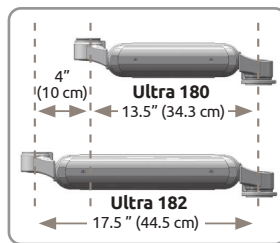

Specifications

Load Capacity	32 lbs (14.5 kg)
Maximum Reach (UL180)	15.5" (39.4 cm) with LCD Only 32.5" (82.6 cm) with LCD and Flip-Up Keyboard 38.5" (97.8 cm) with LCD, Flip-Up Keyboard and AS1 Arm
Maximum Reach (UL182)	19.5" (49.5 cm) with LCD Only 36.5" (92.7 cm) with LCD and Flip-Up Keyboard 42.5" (108 cm) with LCD, Flip-Up Keyboard and AS1 Arm
Vertical Adjustment Range	UL180: 16" (40.6 cm) UL182: 24" (61 cm)
Stowed Depth	10" (25.4 cm)
Horizontal Rotation	180° at Wall 270° at A1 Joint
Monitor Tilt	50°
Monitor Pan Left to Right	270°
Monitor Rotation	Landscape to portrait position
VESA Interface	75 mm and 100 mm

Monitor, keyboard and mouse not included.

The Ultra 180 and Ultra 182 arms are protected by U.S. Patent 9,243,743.