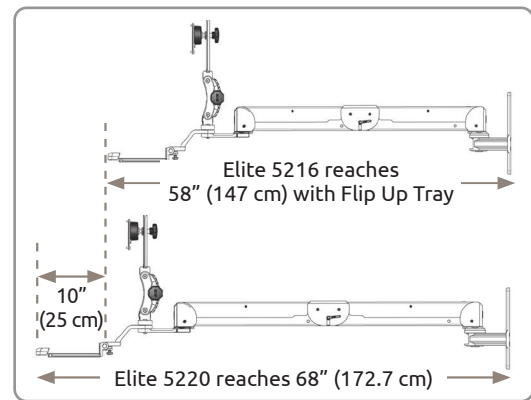

Elite Double Arm - ELP5220-WT-KUB

Effortless movement,
optimum viewing angles

Specifications

Load Capacity	30 lbs (13.6 kg) LCD only 22 lbs (9.9 kg) LCD and Keyboard
Vertical Adjust Range	42" (106.7 cm)
Maximum Reach	56.25" (142.9 cm) LCD only 68" (172.7 cm) LCD and Keyboard Ultra Slide
Stowed Depth	10.5" (26.7 cm)
Arm Swivel at Mount	180°
Screen Swivel	360°
VESA Interface	75 mm and 100 mm
Mounting Options	Wall, Desk, Pole or Wall Track

Monitor, keyboard and mouse not included.