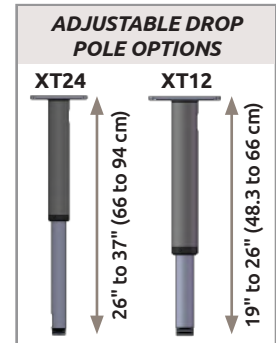

Double Elite Ceiling Mount - ELP6220-XT24-KUB

Ideal for ceiling mount with a keyboard.

- **MOUNT** stows conveniently overhead and rests 12" (30.5 cm) from the base of the drop pole.
- **FULLY CONCEALED** internal cable management protects cabling.
- **REMOVABLE STOP PIN** prevents mount from turning 180° and twisting cables internally.
- **ADJUSTABLE DROP POLE** has two retracting options — 19 to 26" (48.3 to 66 cm) and 26 to 37" (66 to 94 cm).
- **STOWS SAFELY** out of the way overhead.

Specifications

Maximum Reach	63" to 78" (160 cm to 198.1 cm)
Load Capacity	30 lbs (13.6 kg) with LCD only 22 lbs (10 kg) with LCD and Keyboard
Vertical Movement	38" (96.5 cm)
Diameter of Motion	68" (172.7 cm)
Adjustable Drop Pole Options	XT24: 26" to 37" (66 cm to 94 cm) XT12: 19" to 26" (48.3 cm to 66 cm)

Monitor, keyboard and mouse not included.

Powder Coat Color Options

ICW mounts are available in durable powder coated finishes to match your facility decor.

Medical White (MW) Matches A-dec	Writable Black (WB)	Putty (P) Matches Pelton & Crane	Tan (T) Matches A-dec	Quartz Gray (QG)

Ultra 180 and Ultra 182

The only arm with smooth, stable 180° vertical lift and up to 360° horizontal rotation (PATENT 9243743)

The patented Ultra 180 arm offers full articulation of your monitor and keyboard while supporting up to 32 lbs (14.5 kg). Easy to install and cable manage, the arm provides 180° of vertical lift and up to 360° of horizontal rotation. The Ultra 180 stows close to the wall, making it the perfect choice for tight spaces.

Specifications