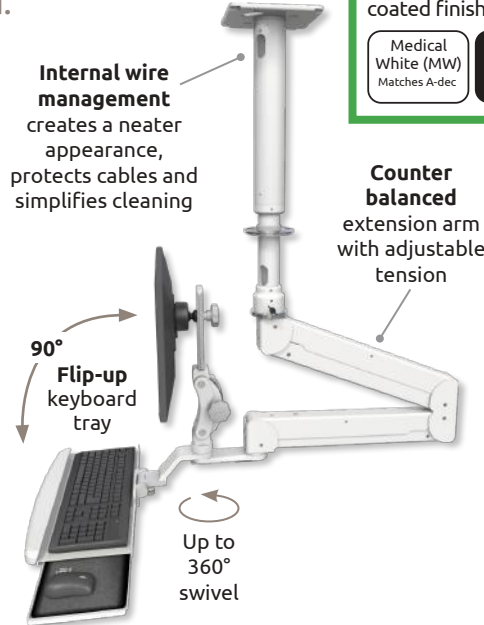

Double Elite Ceiling Mount - ELP6220-XT24-KUB

Ideal for ceiling mount with a keyboard.

- **MOUNT** stows conveniently overhead and rests 12" (30.5 cm) from the base of the drop pole.
- **FULLY CONCEALED** internal cable management protects cabling.
- **REMOVABLE STOP PIN** prevents mount from turning 180° and twisting cables internally.
- **ADJUSTABLE DROP POLE** has two retracting options — 19 to 26" (48.3 to 66 cm) and 26 to 37" (66 to 94 cm).
- **STOWS SAFELY** out of the way overhead.

Specifications

Maximum Reach	63" to 78" (160 cm to 198.1 cm)
Load Capacity	30 lbs (13.6 kg) with LCD only 22 lbs (10 kg) with LCD and Keyboard
Vertical Movement	38" (96.5 cm)
Diameter of Motion	68" (172.7 cm)
Adjustable Drop Pole Options	XT24: 26" to 37" (66 cm to 94 cm) XT12: 19" to 26" (48.3 cm to 66 cm)

Monitor, keyboard and mouse not included.

Powder Coat Color Options

ICW mounts are available in durable powder coated finishes to match your facility decor.

Medical White (MW) Matches A-dec	Writable Black (WB)	Putty (P) Matches Pelton & Crane	Tan (T) Matches A-dec	Quartz Gray (QG)